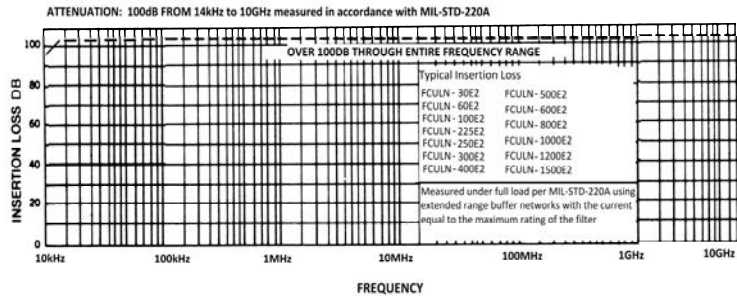

HEMP

IAW UL Safety Specification 1283

NOTES:

1. Filters are listed IAW UL specification #1283
2. Temperature Range: Operating -55°C to +85°C
3. Enclosures are made from cold rolled steel with continuously welded seams
4. Filter ground path connecting surfaces shall be tin plated or stainless steel
5. Conduit hubs or clearance holes may be provided if specified when ordering
6. Each phase filter is individually removable
7. Internal filters are filed with a non-flammable impregnant and hermetically sealed
8. Legs for floor mounting may be provided if specified when ordering
9. Filters for 300AMP and up have 6" x 2" mounting U-Channel