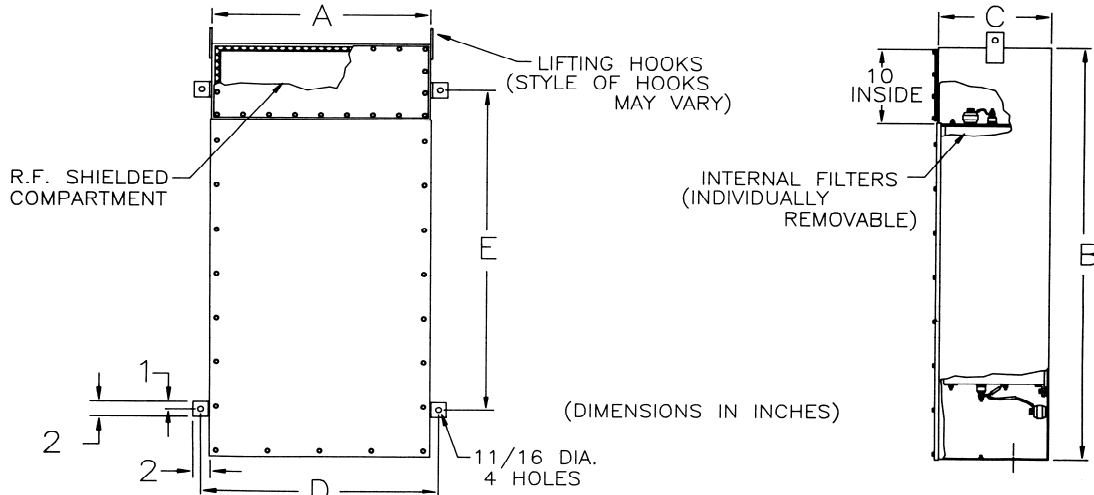

HEMP

IAW UL Safety Specification 1283

NOTES:

1. Filters are listed IAW UL specification #1283
2. Temperature Range: Operating -55°C to +85°C
3. Enclosures are made from cold rolled steel with continuously welded seams
4. Filter ground path connecting surfaces shall be tin plated or stainless steel
5. Conduit hubs or clearance holes may be provided if specified when ordering
6. Each phase filter is individually removable
7. Internal filters are filed with a non-flammable impregnant and hermetically sealed
8. Legs for floor mounting may be provided if specified when ordering
9. Filters for 300AMP and up have 6" x 2" mounting U-Channel